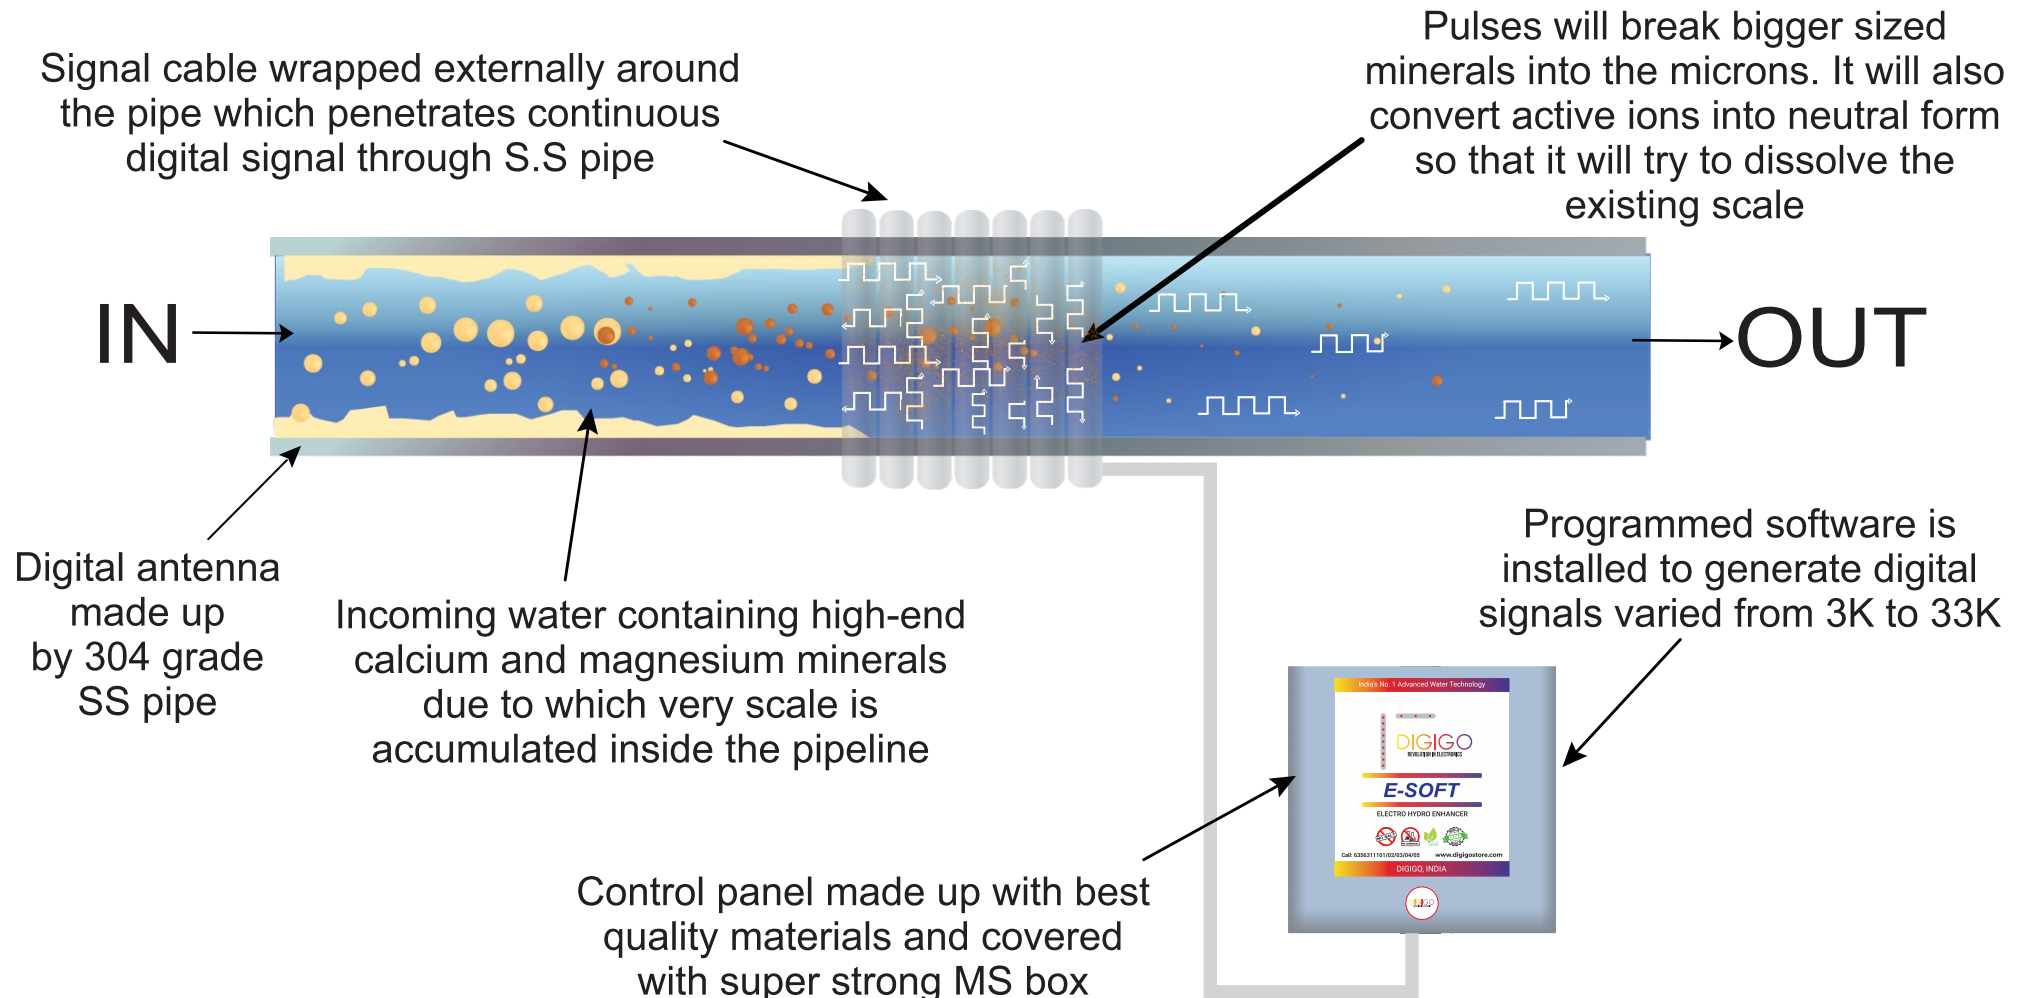

E-SOFT TECHNOLOGY