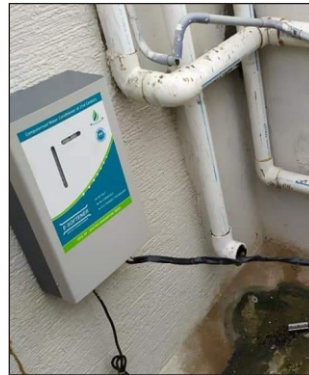

Arise Group Office
Gota, Ahmedabad