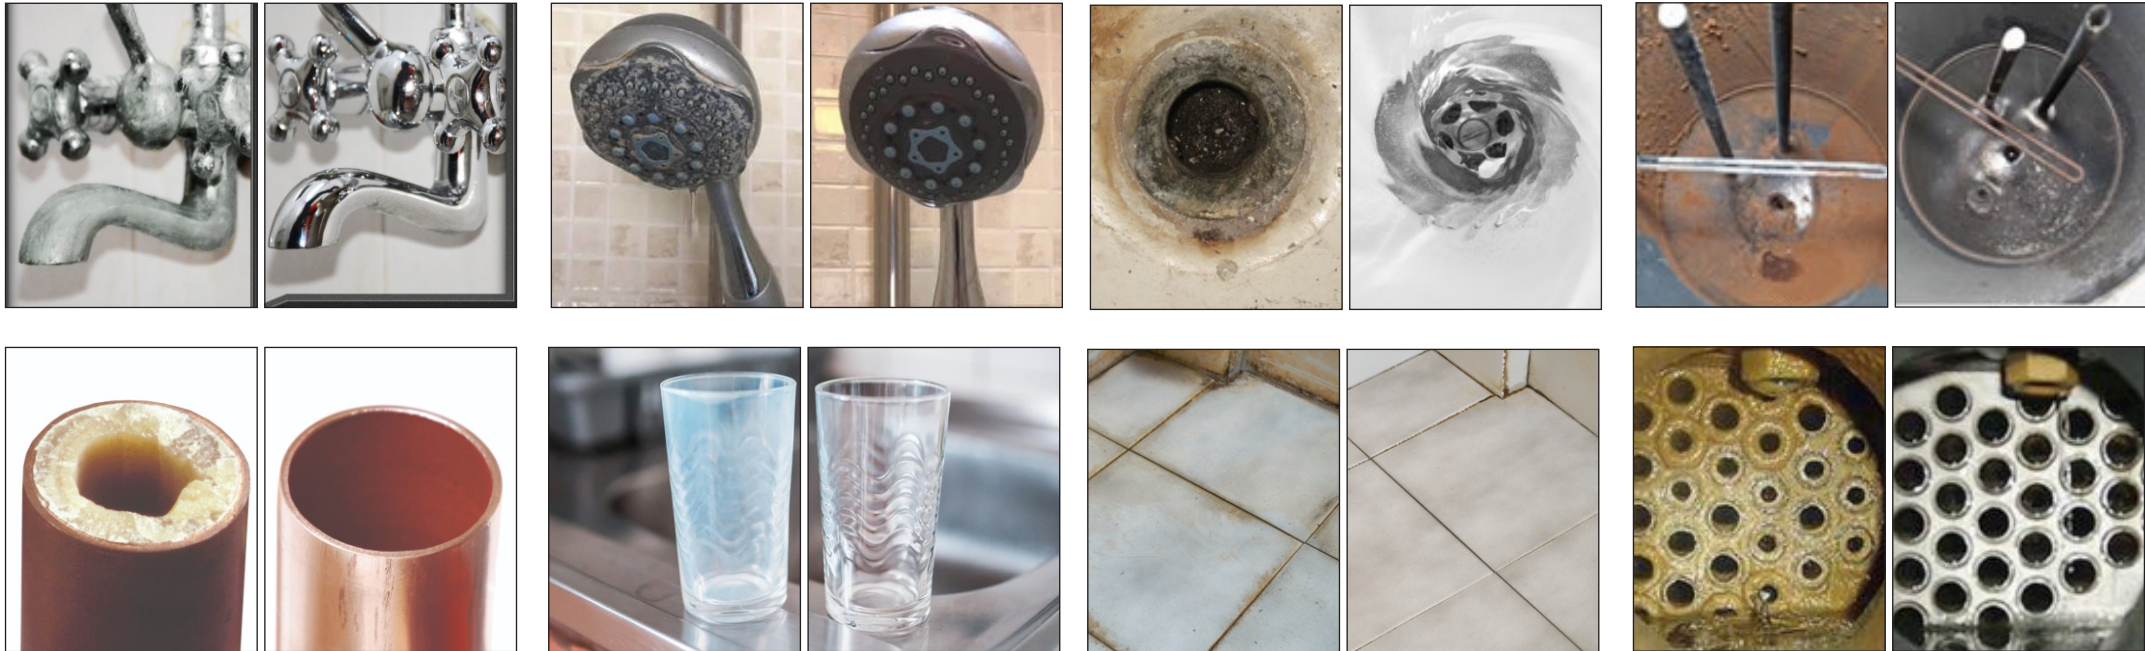

Before and After

*E-soft is always helpful to the operation of **ETP & STP** plants.*

"A single E-Soft save environment exactly equal to the environment affected by one SUV Car running on the road throughout the year."